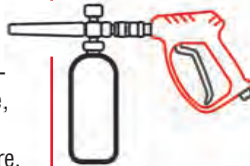

PARTS & ACCESSORIES

Clean faster and more efficiently with pressure washer accessories like flat surface cleaners and turbo nozzles.